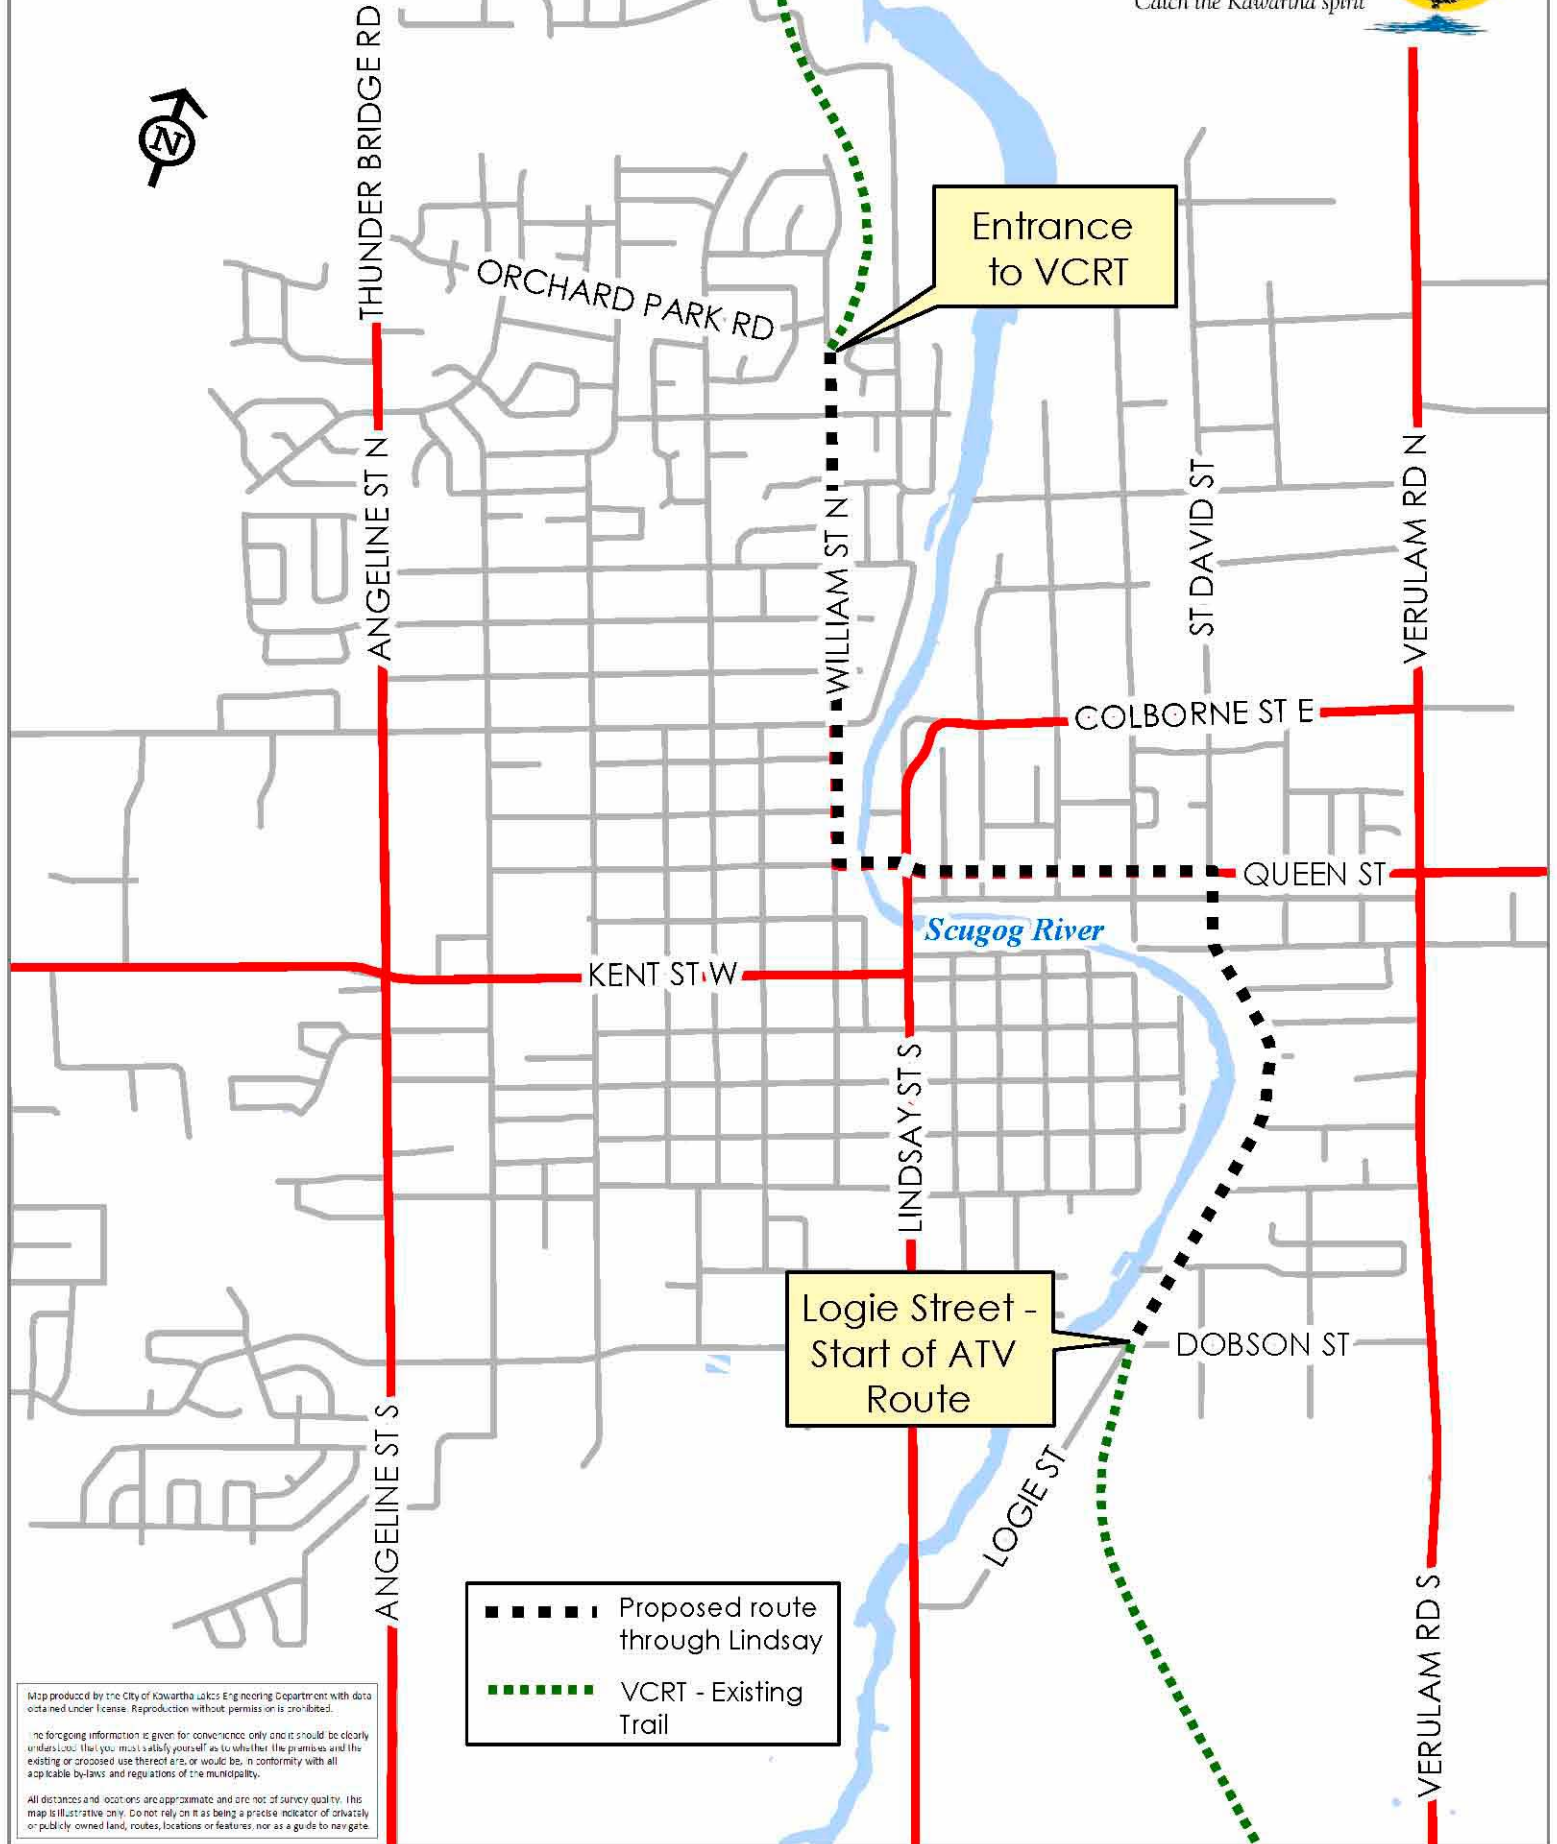

Proposed ATV Route Through Lindsay